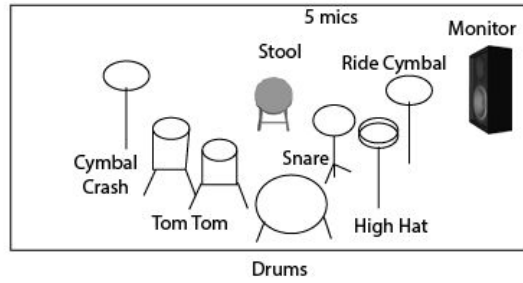

Bump City Brass Stage Plot

Stage Front