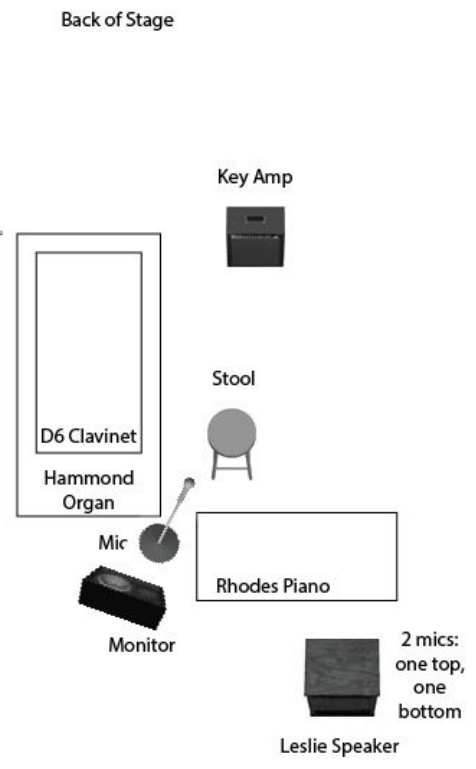

Bump City Brass Stage Plot

Stage Front